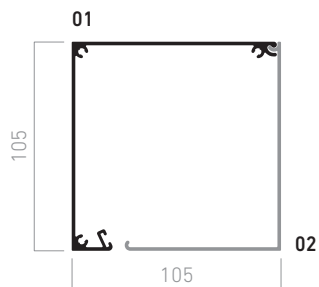

## Maximum and minimum dimensions

### BOX DANTE & GRAZIA 125 BOX WITH MOTOR

MAXIMUMS		MINIMUMS	
Width	5.00 m	Width mechanical motor	0.65 m
		Width remote motor	0.75 m
Height	3.50 m	Height	-

### BOX DANTE & GRAZIA 105 BOX WITH CRANK HANDLE

MAXIMUMS		MINIMUMS	
Width	4.00 m	Width	0.40 m
Height	3.50 m	Height	-

BOX

- 01. Box 105 profile
- 02. Opening 105 profile Dante

AXLE Ø80

- 01. Box 105 profile
- 02. Opening 105 profile Grazia

AXLE Ø80

- 01. Box 125 profile
- 02. Opening 125 profile Dante

AXLE Ø100

- 01. Box 125 profile
- 02. Opening 125 profile Grazia