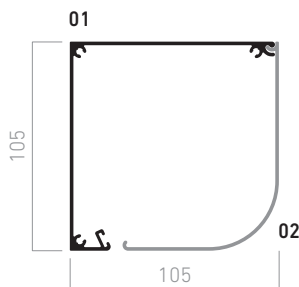

### BOX DANTE & GRAZIA 125 BOX WITH MOTOR

MAXIMUMS		MINIMUMS	
Width	5.00 m	Width mechanical motor	0.65 m
		Width remote motor	0.75 m
Height	3.50 m	Height	-

### BOX DANTE & GRAZIA 105 BOX WITH CRANK HANDLE

MAXIMUMS		MINIMUMS	
Width	4.00 m	Width	0.40 m
Height	3.50 m	Height	-

## Wind resistance

**CLASS 5** (HxL) 5.000x3.500 mm according to the UNE-EN 13659-2015

CLASSES	CLASSES						
	V-0	V-1	V-2	V-3	V-4	V-5	V-6
Pressure (Pa) or (N/m <sup>2</sup> )	<50	50	70	100	170	270	400
Speed (Km/h)	<39	≈ 39	≈ 46	≈ 56	≈ 78	≈ 92	≈ 112

BOX

- 01. Box 105 profile
- 02. Opening 105 profile Dante

AXLE Ø80

- 01. Box 105 profile
- 02. Opening 105 profile Grazia

AXLE Ø80

- 01. Box 125 profile
- 02. Opening 125 profile Dante

AXLE Ø100

- 01. Box 125 profile
- 02. Opening 125 profile Grazia