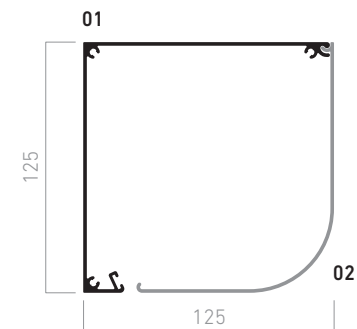

### DANTE & GRAZIA 105 BOX WITH MOTOR

MAXIMUMS		MINIMUMS	
Width	4.00 m	Width mechanical motor	0.65 m
		Width remote motor	0.75 m
Height	3.50 m	Height	-

### BOX DANTE & GRAZIA 125 BOX WITH MOTOR

MAXIMUMS		MINIMUMS	
Width	5.00 m	Width mechanical motor	0.65 m
		Width remote motor	0.75 m
Height	3.50 m	Height	-

### BOX DANTE & GRAZIA 105 BOX WITH CRANK HANDLE

MAXIMUMS		MINIMUMS	
Width	4.00 m	Width	0.40 m
Height	3.50 m	Height	-

BOX

- 01. Box 105 profile
- 02. Opening 105 profile Dante

AXLE Ø80

- 01. Box 105 profile
- 02. Opening 105 profile Grazia

AXLE Ø80

- 01. Box 125 profile
- 02. Opening 125 profile Dante

AXLE Ø100

- 01. Box 125 profile
- 02. Opening 125 profile Grazia