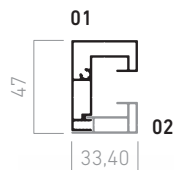

01. Rear guide 33.40 mm
02. Front guide