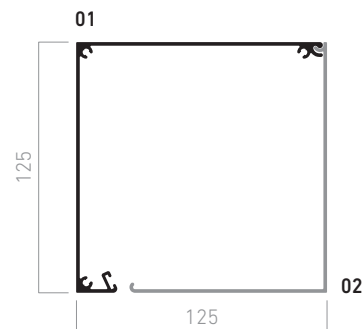

### BOX DANTE & GRAZIA 105 BOX WITH CRANK HANDLE

MAXIMUMS		MINIMUMS	
Width	4.00 m	Width	0.40 m
Height	3.50 m	Height	-

BOX

- 01. Box 105 profile
- 02. Opening 105 profile Dante

AXLE Ø80

- 01. Box 105 profile
- 02. Opening 105 profile Grazia

AXLE Ø80

- 01. Box 125 profile
- 02. Opening 125 profile Dante

AXLE Ø100

- 01. Box 125 profile
- 02. Opening 125 profile Grazia